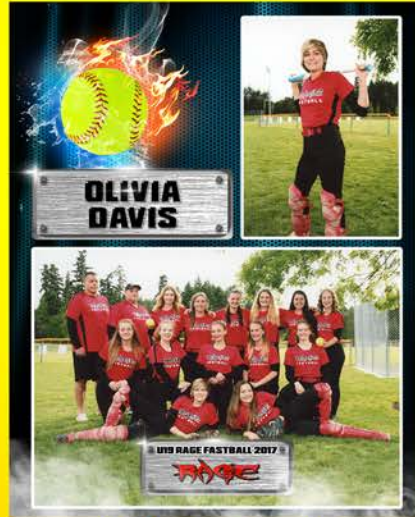

**FREEZE FRAME**  
photography

Magazine Cover

Double-sided Key Chain

Game Tickets

15 oz. Mug

Personalized Magnet (Large)

Collectable Trading Cards

Calendar

Bag Tag

Memory Mate

"All-in-One" Personalized Memory Mates

Puck and Stand

Graphic Poster

"BC'S LEADER IN SPORTS PHOTOGRAPHY"

TEAM 
  PLAYER 
  IMAGE  
**OFFICE USE ONLY**

Parent \_\_\_\_\_ Phone \_\_\_\_\_ Email \_\_\_\_\_  
 Address \_\_\_\_\_ City \_\_\_\_\_ Postal Code \_\_\_\_\_